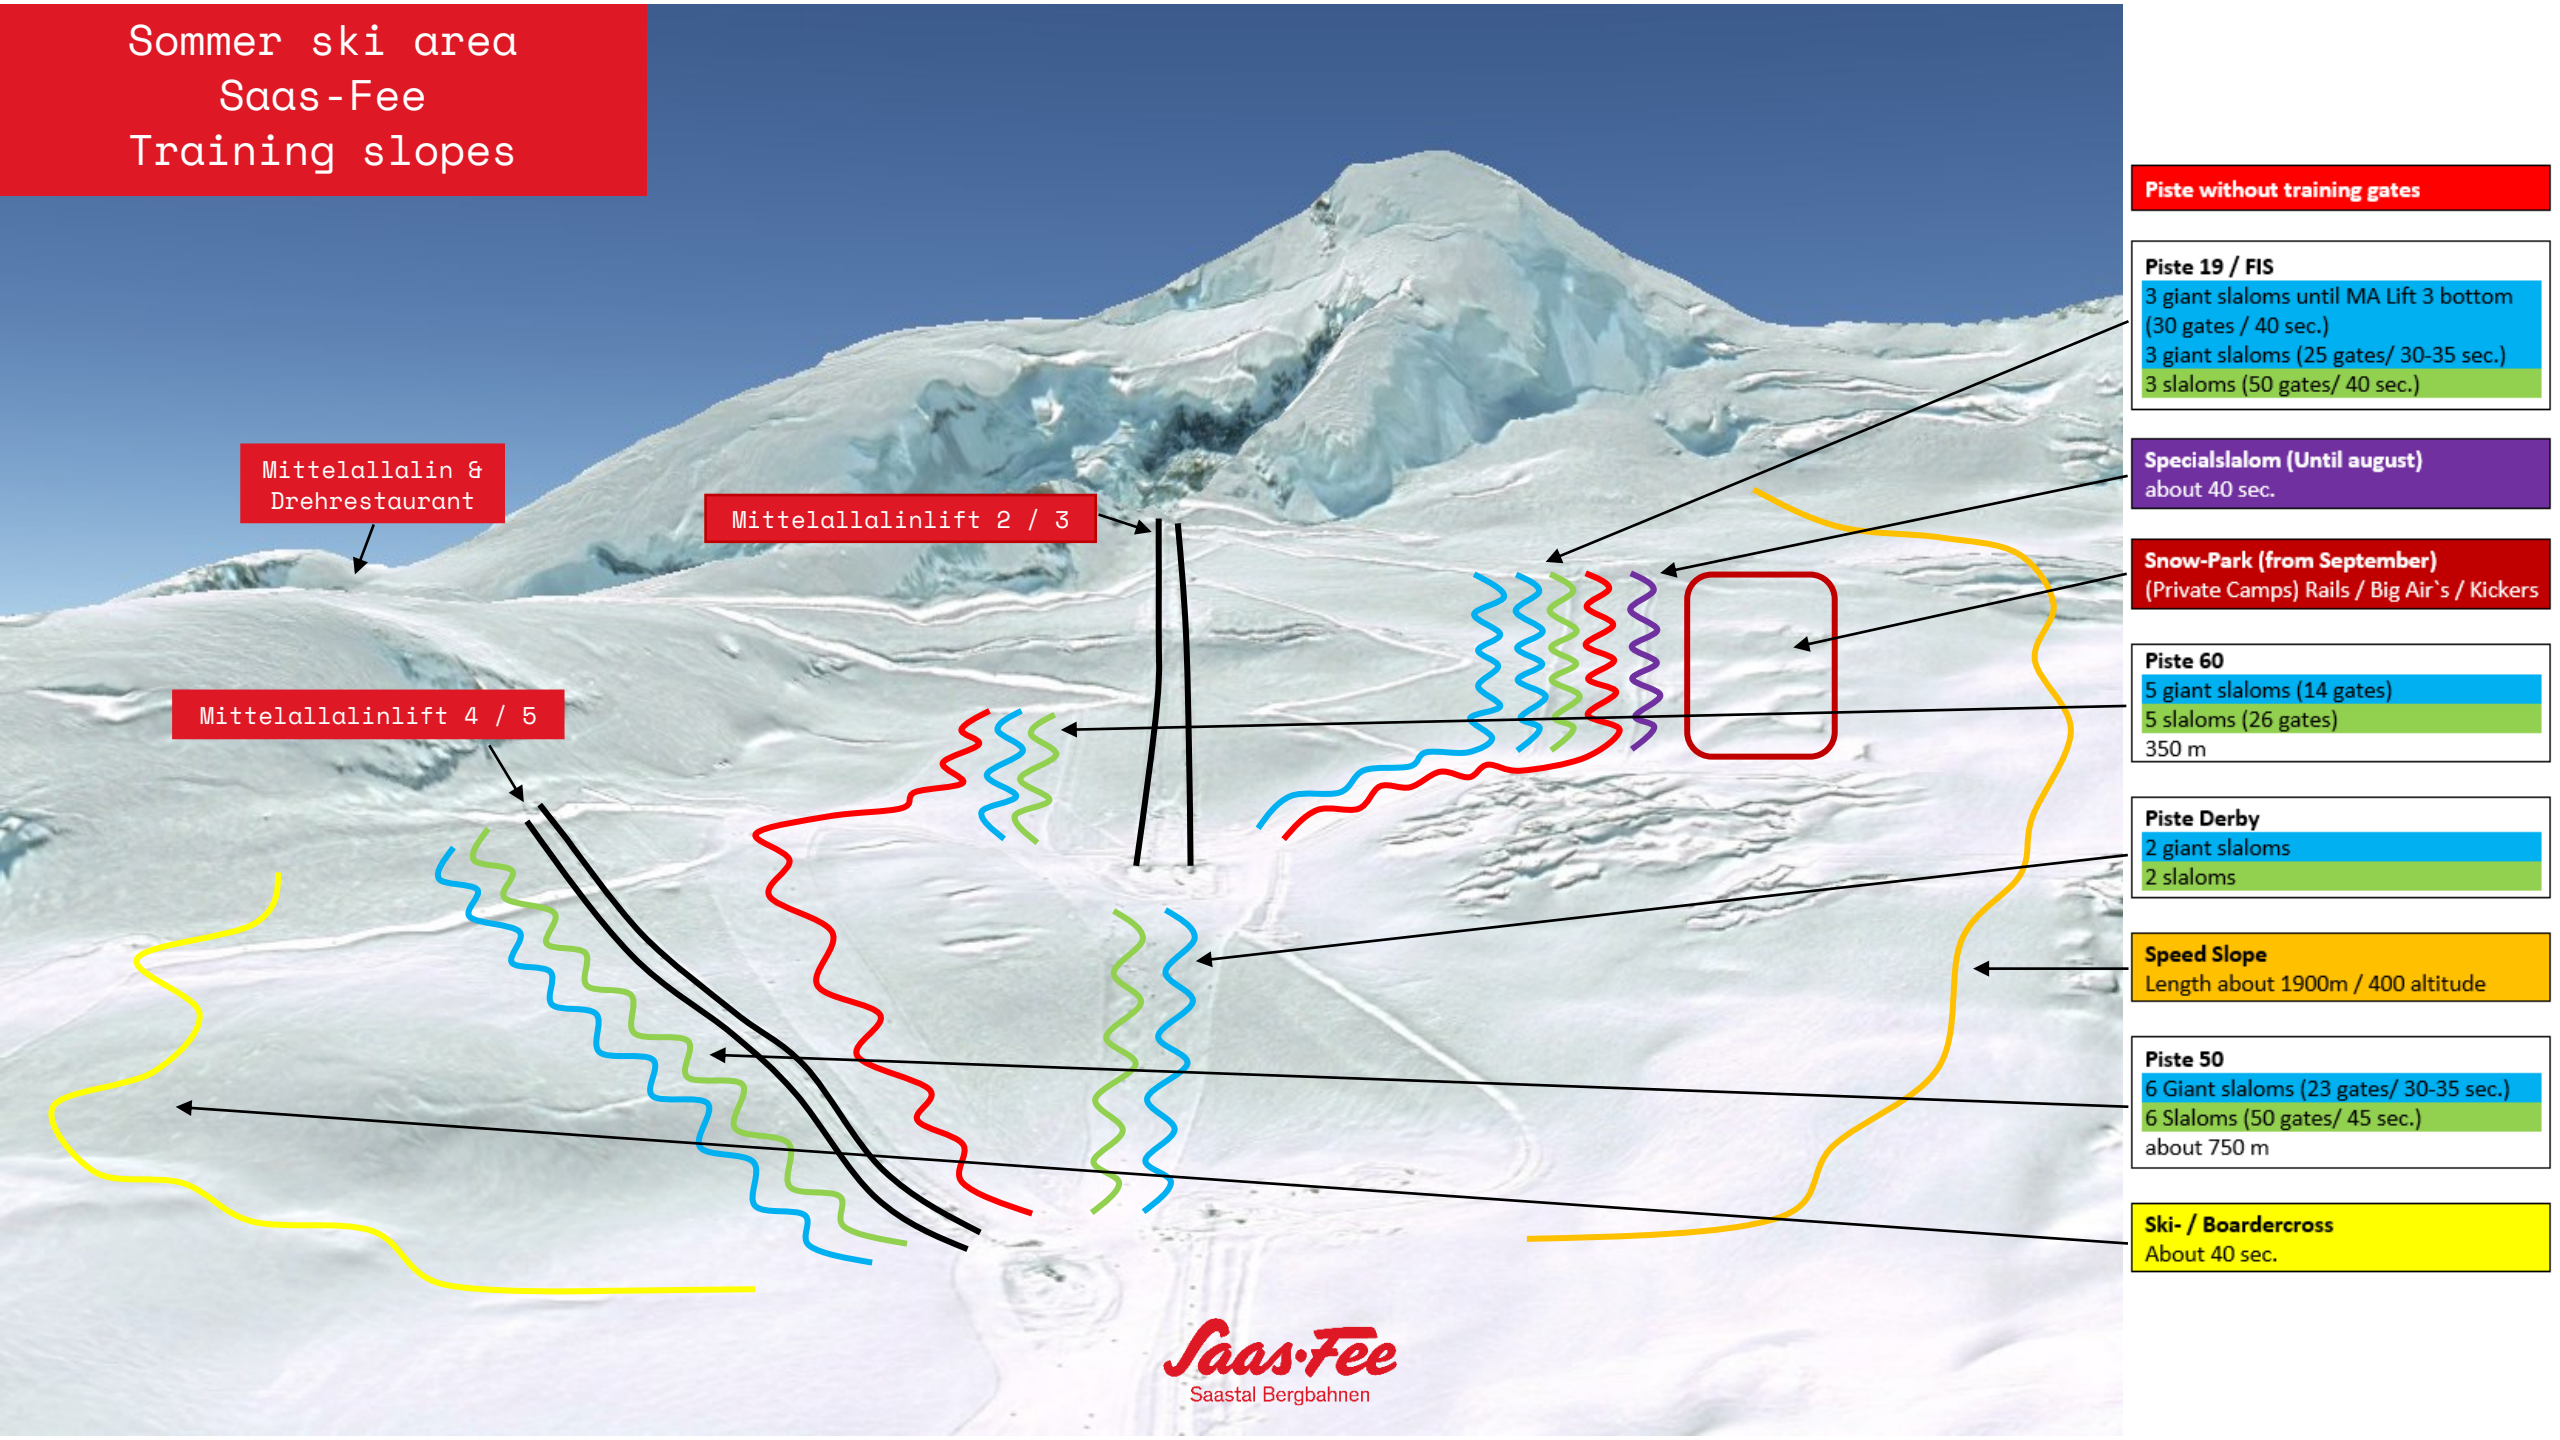

Sommer ski area
Saas-Fee
Training slopes

Mittelallalin & Drehrestaurant

Mittelallalinlift 2 / 3

Mittelallalinlift 4 / 5

Piste without training gates

Piste 19 / FIS
 3 giant slaloms until MA Lift 3 bottom (30 gates / 40 sec.)
 3 giant slaloms (25 gates/ 30-35 sec.)
 3 slaloms (50 gates/ 40 sec.)

Specialslalom (Until august)
 about 40 sec.

Snow-Park (from September)
 (Private Camps) Rails / Big Air's / Kickers

Piste 60
 5 giant slaloms (14 gates)
 5 slaloms (26 gates)
 350 m

Piste Derby
 2 giant slaloms
 2 slaloms

Speed Slope
 Length about 1900m / 400 altitude

Piste 50
 6 Giant slaloms (23 gates/ 30-35 sec.)
 6 Slaloms (50 gates/ 45 sec.)
 about 750 m

Ski- / Boardercross
 About 40 sec.